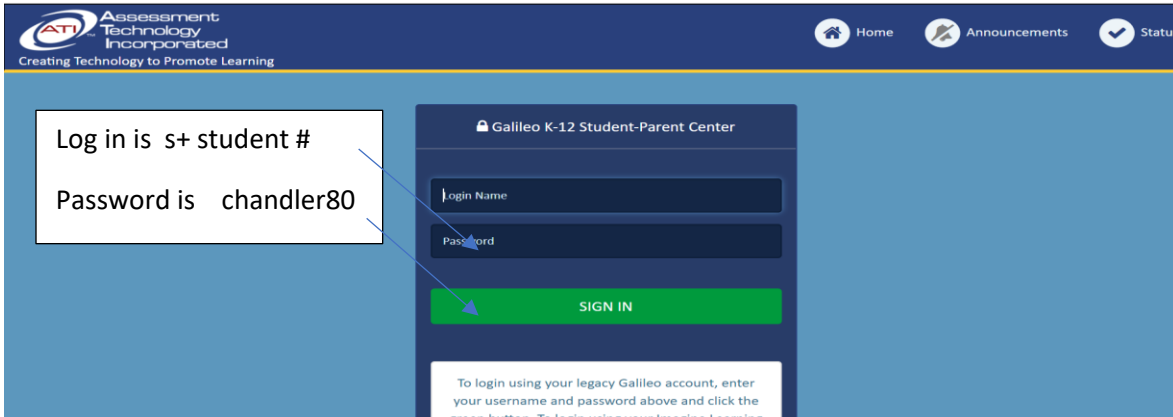

Log into STUDENT'S Infinite Campus account.

In student links find ATI/Galileo Link

Click the link.

Click on Assignments /dialog tab

Take the assessments and submit.