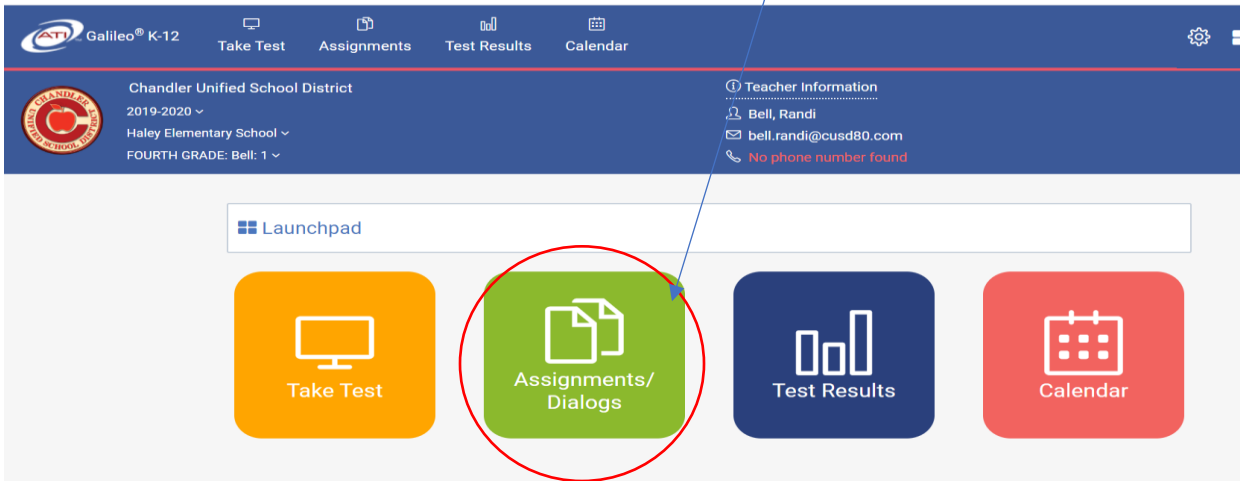

Log into STUDENT'S Infinite Campus account.

In student links find ATI/Galileo Link

Click the link.

Click on Assignments /dialog tab

Take the assessments and submit.